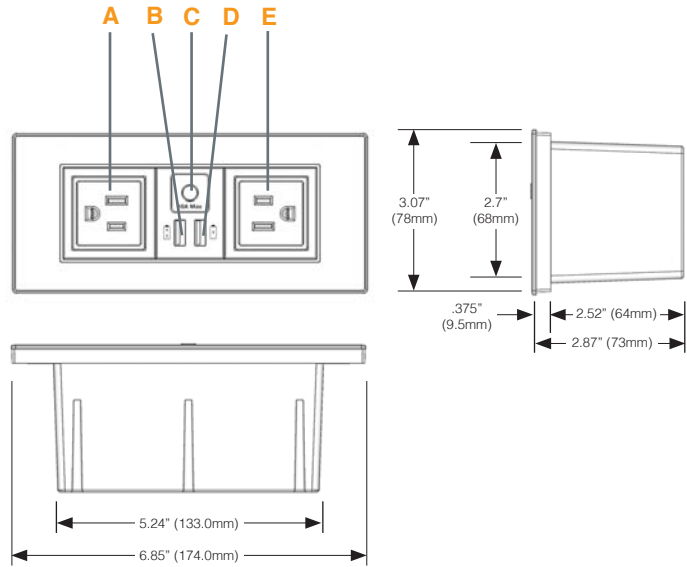

### Outside Bezel Dimensions

6.85" x 3.07" (174 x 78 mm)

### Wall Cut-Out Dimensions

5.35" x 2.87" (136 x 70 mm)

Minimum depth 2.55" (65mm)

Installation cut sheet is available on request