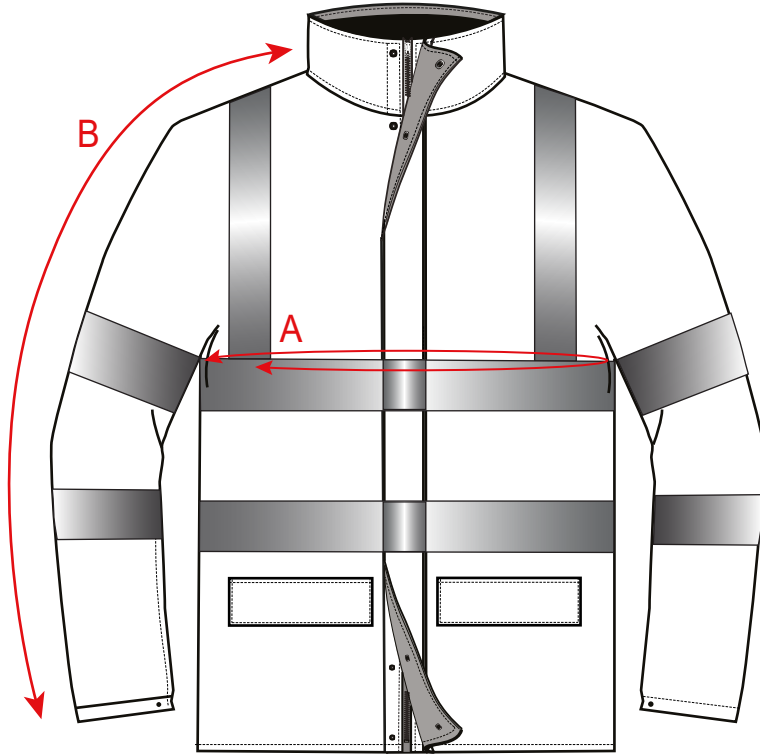

# Size Chart

STYLE NO: **FR41**

DESCRIPTION: **Sealtex Flame Unlined Jacket to EN ISO 20471, EN ISO 14116, EN1149-5, EN13034, EN343, ANSI 107**

AREA	Measurement		X-Small	Small	Medium	Large	X-Large	XX-Large	3XL	4XL	5XL
Jacket Chest	Inches	A	41.7	44.9	48.0	51.2	54.3	57.5	60.6	63.8	66.9
	Centimetres		106	114	122	130	138	146	154	162	170
Neckline to cuff	Inches	B	31.9	32.3	32.7	33.1	33.5	33.9	34.3	34.6	35.0
	Centimetres		81	82	83	84	85	86	87	88	89
Centre Back neck to Hem	Inches	C	32.3	32.7	33.1	33.5	33.9	34.3	34.6	35.0	35.4
	Centimetres		82	83	84	85	86	87	88	89	90