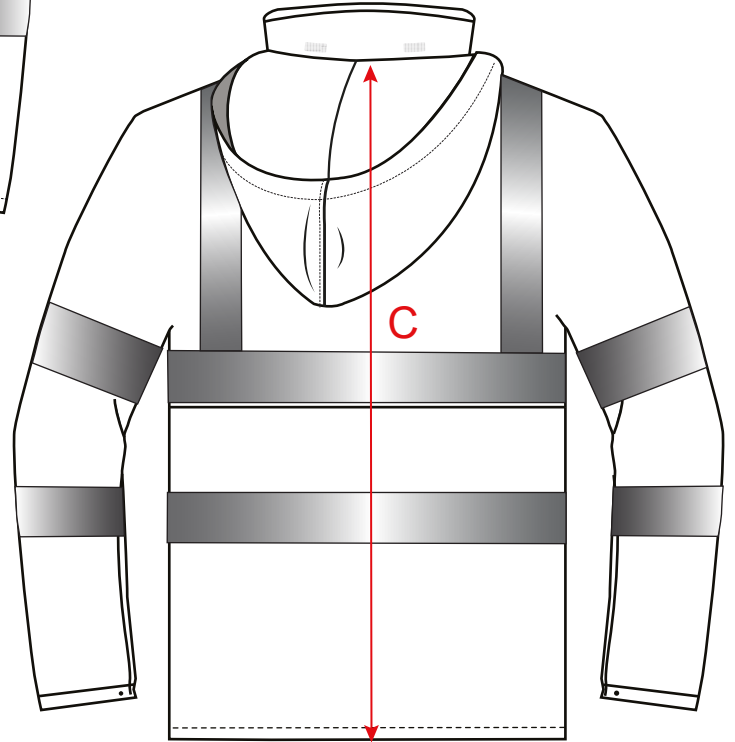

# Size Chart

STYLE NO: **FR41**

DESCRIPTION: **Sealtex Flame Unlined Jacket to EN ISO 20471, EN ISO 14116, EN1149-5, EN13034, EN343, ANSI 107**

AREA	Measurement		X-Small	Small	Medium	Large	X-Large	XX-Large	3XL	4XL	5XL
Jacket Chest	Inches	A	41.7	44.9	48.0	51.2	54.3	57.5	60.6	63.8	66.9
	Centimetres		106	114	122	130	138	146	154	162	170
Neckline to cuff	Inches	B	31.9	32.3	32.7	33.1	33.5	33.9	34.3	34.6	35.0
	Centimetres		81	82	83	84	85	86	87	88	89
Centre Back neck to Hem	Inches	C	32.3	32.7	33.1	33.5	33.9	34.3	34.6	35.0	35.4
	Centimetres		82	83	84	85	86	87	88	89	90