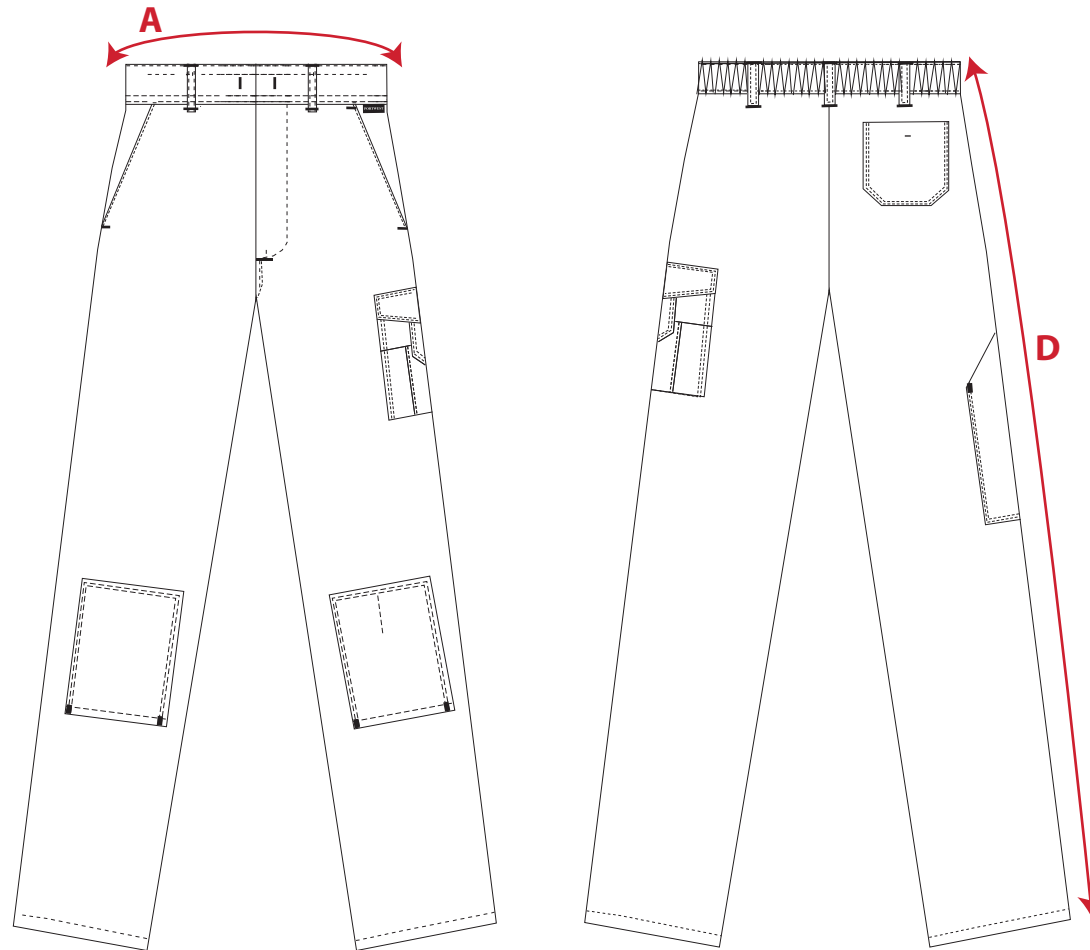

GARMENT MEASUREMENTS: S817

ISSUE DATE: 11/11/19

PAGE: 1 of 1

Size	Measurement		XS	S	M	L	XL	XXL	3XL	4XL
Waist Relaxed	Inches	A	25.2	28.3	31.5	34.6	37.8	41.7	44.1	47.2
	Centimetres		64	72	80	88	96	106	112	120
Waist Stretched	Inches	B	31.5	34.6	37.8	40.9	44.1	47.2	50.4	53.5
	Centimetres		80	88	96	104	112	120	128	136
Side seam (with waistband)	Inches	C	41.3	41.7	42.1	42.5	42.9	43.3	43.3	43.3
	Centimetres		105	106	107	108	109	110	110	110