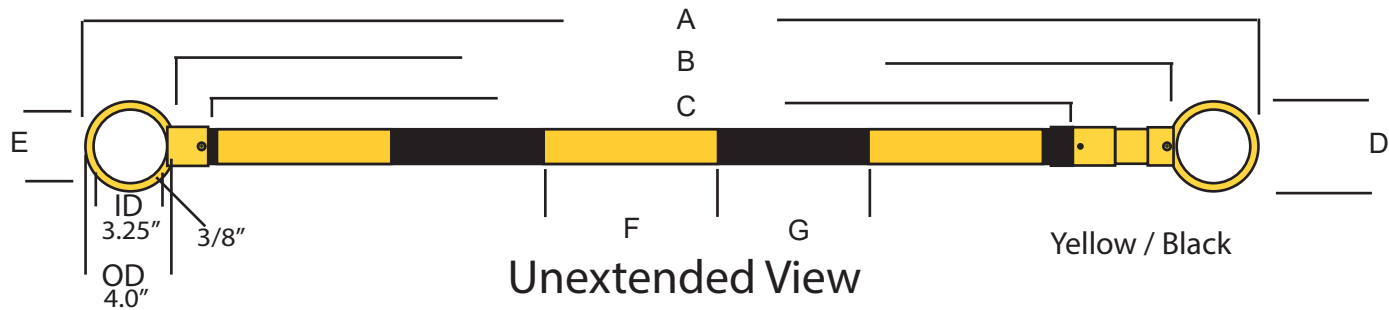

DIMENSIONS

	Inches	Millimeters
A	53.50"	1358.9mm
B	46.25"	1174.75mm
C	40.25"	1022.35mm
D	4.00"	101.6mm
E	3.375"	85.725mm
F	8.00"	203.2mm
G	7.50"	190.5mm
H	87.50"	2222.5mm
I	79.750"	2025.60mm
J	74.00"	1879.6mm
K	38.750"	984.25mm
L	33.50"	850.9mm
M	1.609375"	40.878mm
N	1.375"	34.925mm
O		

Shipping Weight Single Unit 1.05lbs	Shipping Weight Box of 20 units 22lbs
.48kg	9.98kg

Color Options

Constructed of ABS (Acrylonitrile Butadiene Styrene) Plastic
 Engineer Grade Reflective Sheeting Standard