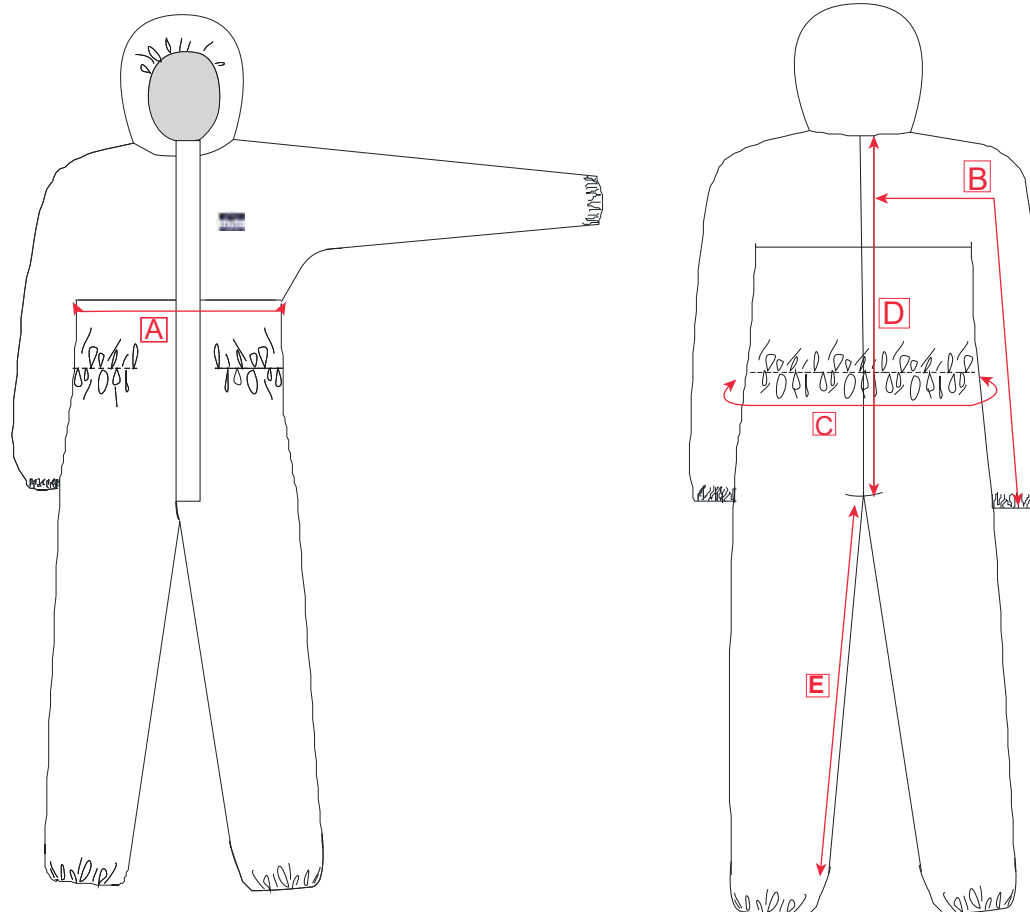

SIZE CHART

STYLE NO: **ST30**

DESCRIPTION: Biztex SMS Coverall Type 5/6, to EN ISO 13982 TYPE 5, EN 13034 TYPE 6, EN 1149-5, EN 1073-2, ANSI/ISEA 101

AREA	Measurement		Small	Medium	Large	X-Large	XX-Large	3XL
Chest	Inches	A	43.3	47.2	51.2	55.1	59.1	63.0
	Centimetres		110	120	130	140	150	160
Sleeve length from 12cm below neck	Inches	B	33.5	34.3	35.0	35.8	36.6	37.4
	Centimetres		85	87	89	91	93	95
Seat 20cm above crotch seam	Inches	C	43.3	47.2	51.2	55.1	59.1	63.0
	Centimetres		110	120	130	140	150	160
Back neck to True Crotch	Inches	D	34.6	35.8	37.0	38.2	39.4	40.6
	Centimetres		88	91	94	97	100	103
Inside Leg	Inches	E	31.1	33.1	33.1	33.1	0.0	0.0
	Centimetres		79	79	79	84	84	84