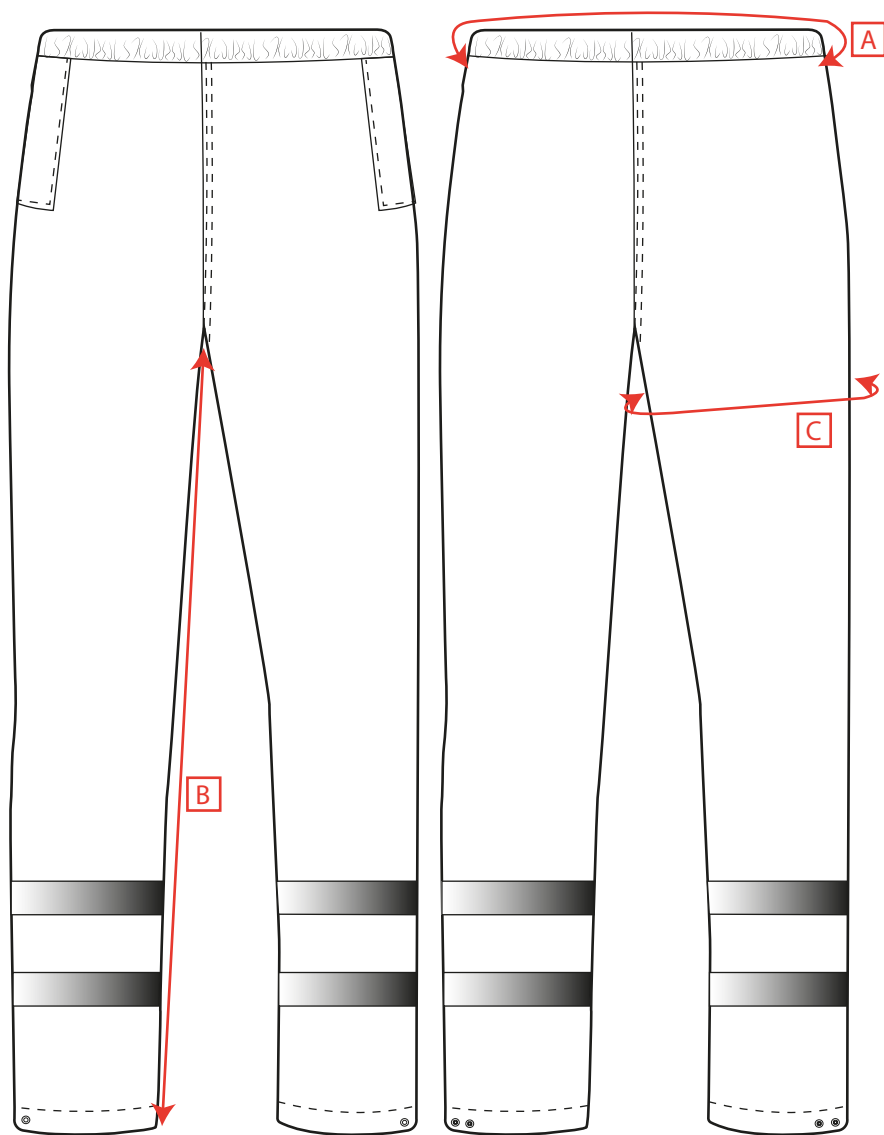

STYLE NO: **S481**

DESCRIPTION: **Iona Lite Trousers**

AREA	Measurement		X-Small	Small	Medium	Large	X-Large	XX-Large	3XL	4XL
Waist relaxed	Inches	A	22.0	25.2	28.3	31.5	34.6	37.8	40.9	44.1
	Centimetres		56	64	72	80	88	96	104	112
Waist stretched	Inches	B	40.2	43.3	46.5	49.6	52.8	55.9	59.1	62.2
	Centimetres		102	110	118	126	134	142	150	158
Inside Leg	Inches	D	30.7	30.7	30.7	30.7	30.7	30.7	30.7	30.7
	Centimetres		78	78	78	78	78	78	78	78
Thich (5cm from crotch)	Inches	F	26.0	27.2	28.3	29.5	30.7	31.9	33.1	34.3
	Centimetres		66	69	72	75	78	81	84	87