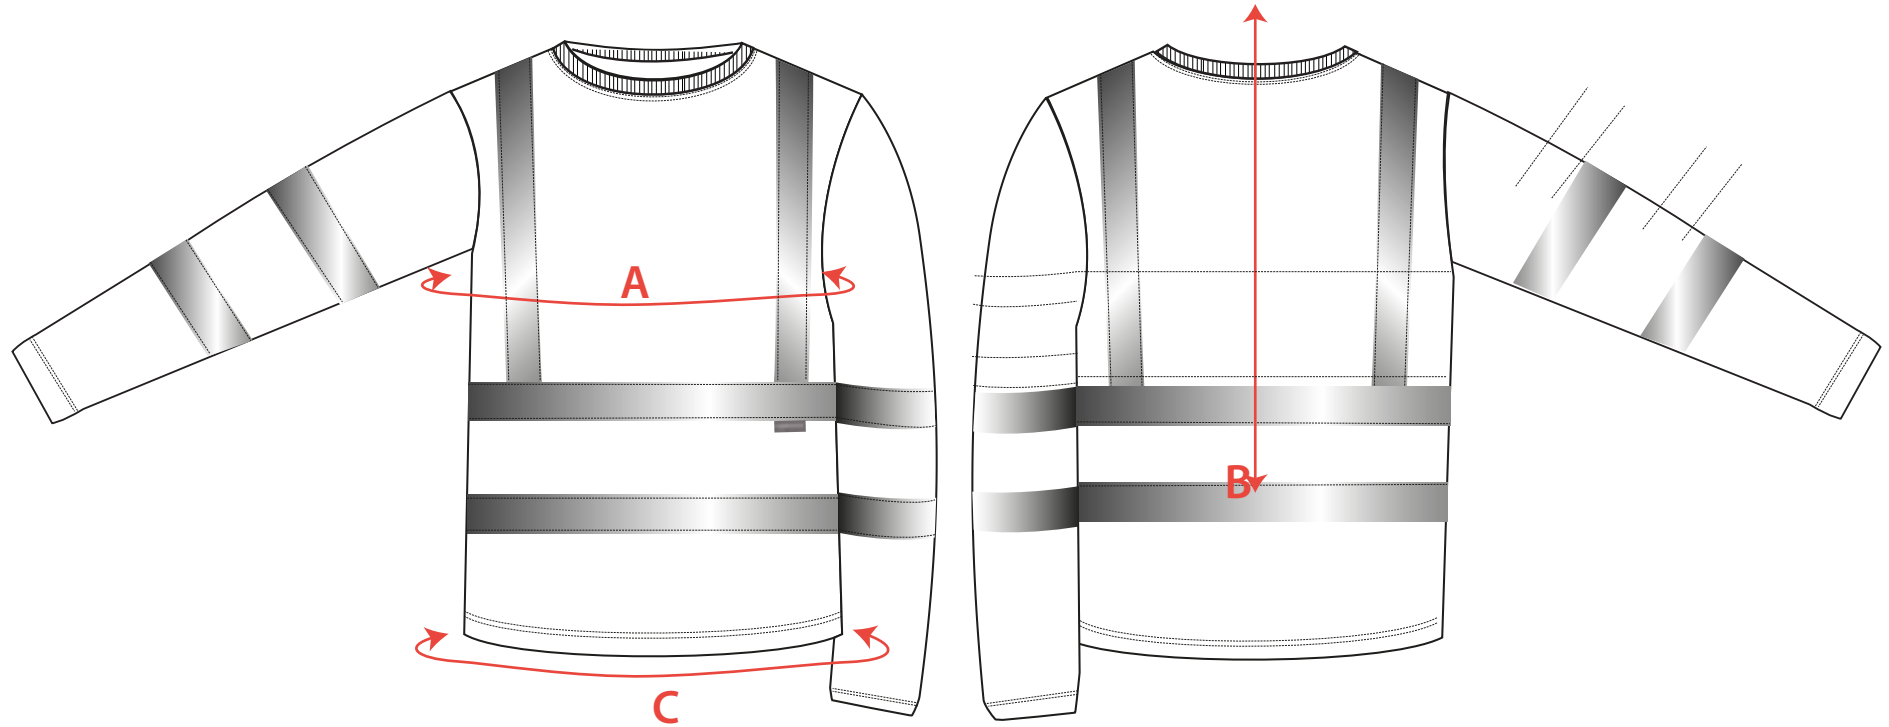

DESIGN PRESENTATION

ISSUE DATE: 16.03.20

PAGE: 1 of 1

STYLE NO: S278

DESCRIPTION: **High Visibility Long Sleeved T-shirt**

FABRIC: 55% Cotton, 45% Polyester Cotton Comfort

COLOUR: Yellow & Orange

AREA	Measurement		X-Small	Small	Medium	Large	X-Large	XX-Large	3XL	4XL	5XL
Chest	Inches	A	36.2	39.4	42.5	45.7	50.4	53.5	56.7	59.8	64.6
	Centimetres		92	100	108	116	128	136	144	152	164
Back Length (incl. Collar)	Inches	B	28.7	29.1	29.9	29.9	30.3	30.7	30.7	30.7	31.5
	Centimetres		73	74	76	76	77	78	78	78	80
Shoulder	Inches	C	6.3	6.7	7.1	7.5	7.9	8.3	8.7	9.1	9.4
	Centimetres		16	17	18	19	20	21	22	23	24