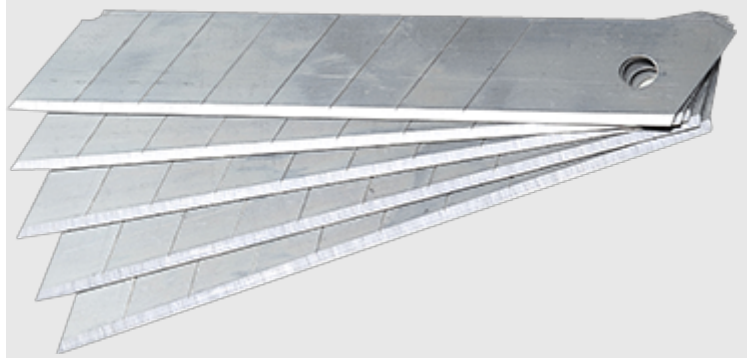

KN93 - Portwest Snap Off KN18 Replacement Blades (10)

Collection: Knives

Range: PPE Accessories

Materials: Carbon Steel

Inner Pack: 200

Outer Carton: 240

Product information

Replacement blades for KN188 cutting edges 10 blades per pack
Generic size .7" snap off blade fits most other designs

Features

- Retail tag which aids presentation for retail sales

	Range
Silver	One Size -

PORTWEST[®]

PRODUCT SPECIFICATION & TECHNICAL DATA

KN93 - Portwest Snap Off KN18 Replacement Blades (10)

Commodity Code: 8211940000