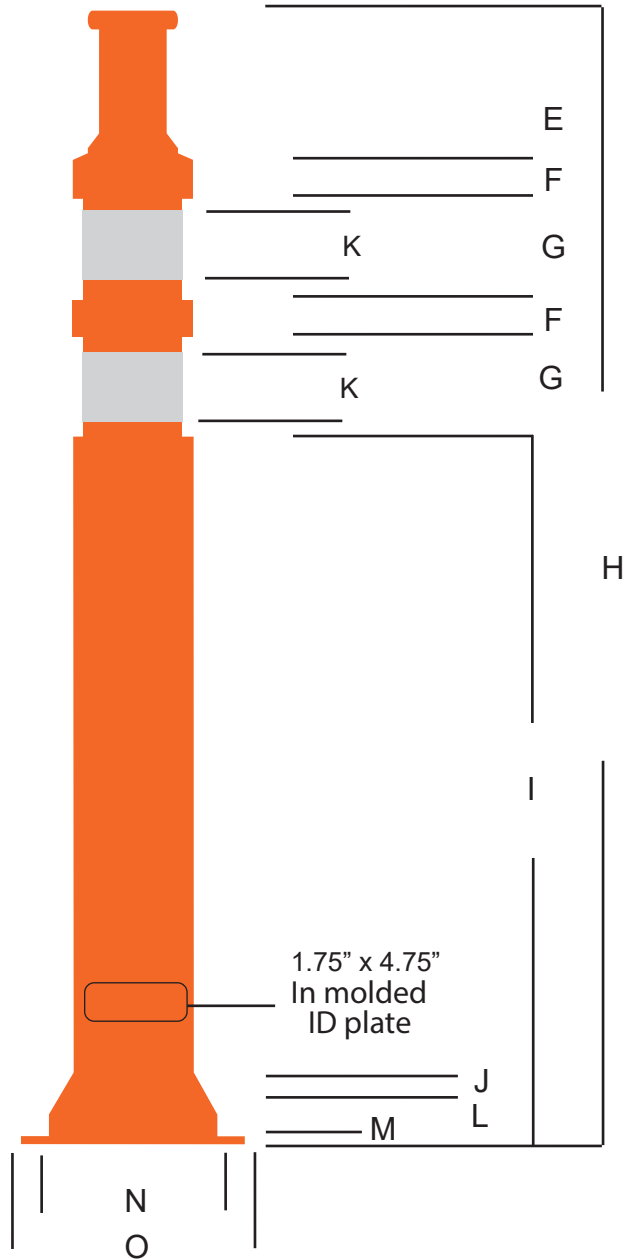

DIMENSIONS

A	4.125"
B	3.125"
C	2.25"
D	3.50"
E	2.75"
F	1.25"
G	4.25"
H	45.50"
I	30.50"
J	1.50"
K	3.00"
L	1.50"
M	.25"
N	4.625"
O	6.375"

Weight		
1.85 lbs		

Notes:

Post material LDPE Low Density Polyethylene flourescent orange plastic