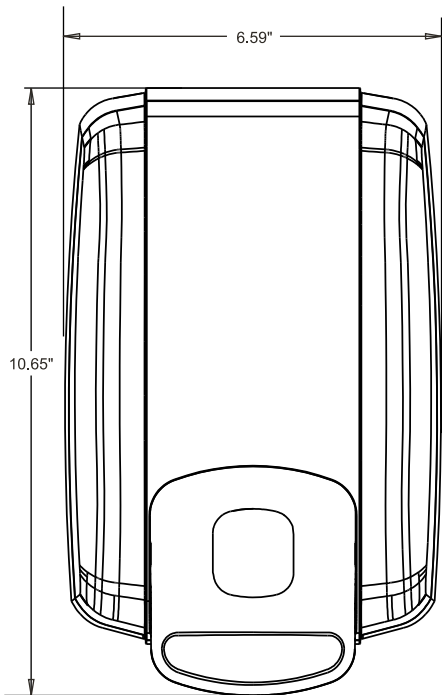

# GOJO NXT<sup>®</sup> MAXIMUM CAPACITY<sup>™</sup> DISPENSER DIMENSIONS

These dimensions apply to GOJO<sup>®</sup>, PURELL<sup>®</sup>, PROVON<sup>®</sup> and MICRELL<sup>®</sup> brand NXT MAXIMUM CAPACITY dispensers.

Use the dimensions provided to ensure adequate wall spacing and clearance for the unit.

Front View

Side View

Back View