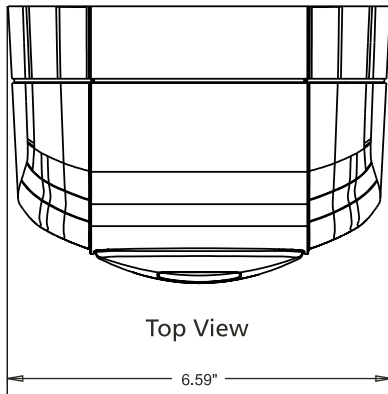

# GOJO NXT<sup>®</sup> MAXIMUM CAPACITY<sup>™</sup> DISPENSER DIMENSIONS

These dimensions apply to GOJO<sup>®</sup>, PURELL<sup>®</sup>, PROVON<sup>®</sup> and MICRELL<sup>®</sup> brand NXT MAXIMUM CAPACITY dispensers.

Use the dimensions provided to ensure adequate wall spacing and clearance for the unit.

Front View

Side View

Back View