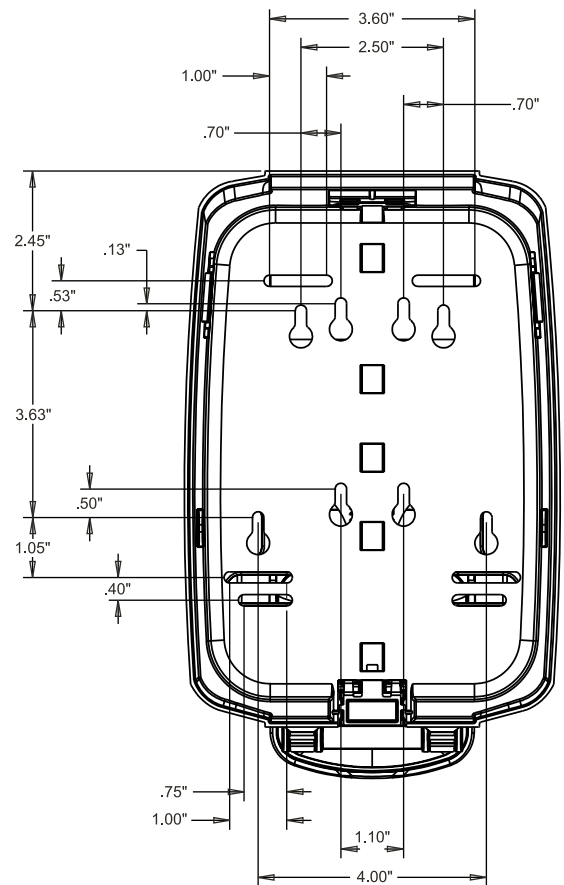

# GOJO NXT<sup>®</sup> MAXIMUM CAPACITY<sup>™</sup> DISPENSER DIMENSIONS

These dimensions apply to GOJO<sup>®</sup>, PURELL<sup>®</sup>, PROVON<sup>®</sup> and MICRELL<sup>®</sup> brand NXT MAXIMUM CAPACITY dispensers.

Use the dimensions provided to ensure adequate wall spacing and clearance for the unit.

Front View

Side View

Back View