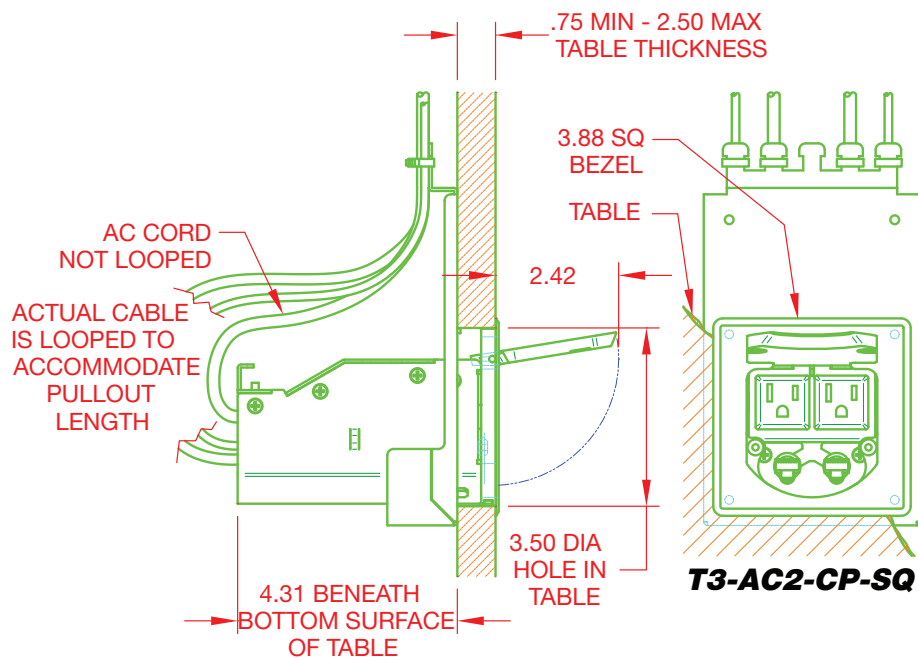

FEATURES

- Can be matched to nearly any décor with Black, Aluminum or special order Brass Top
- Easy and flexible installation
- Fits a 3½" hole. ¾" to 2½" table thickness
- Cables cannot be removed by the user
- Built to Last CNC Milled solid cover
- Hardware and tie wraps included
- Rugged 16 gauge-galvanized steel chassis
- Cables pre-installed and ready to use
- No annoyance factor cover opens 96° so it stays open
- Rubber grommets for quiet closure
- "Mouse hole" allows cover to be closed during use
- 2 AC Power outlets with 9' Cord and plug
- 2 RJ-45 to RJ-45 CAT-5e cables (EIA/TIA568B) cables 9'

All cables are pre-installed and tested at the factory. Cable lengths are measured while cables are fully extended.

Both styles can be installed in tables ¾" to 2½" thick and are shipped with the necessary installation hardware.

"Edison" = Standard 3 Prong Edison Plug NEMA 5-15 "Mains" = Hard Wired Electric Feed

16970	T3-AC2-CP-BLK	2 A/C and 2 Data Cable Pull - Edison - Round - Black
17029	T3-AC2HW-CP-BLK	2 A/C and 2 Data Cable Pull - Mains - Round - Black
16973	T3-AC2-CP-SQBLK	2 A/C and 2 Data Cable Pull - Edison - Square - Black
17032	T3-AC2HW-CP-SQBLK	2 A/C and 2 Data Cable Pull - Mains - Square - Black
16969	T3-AC2-CP-ALU	2 A/C and 2 Data Cable Pull - Edison - Round - Aluminum
17028	T3-AC2HW-CP-ALU	2 A/C and 2 Data Cable Pull - Mains - Round - Aluminum
16972	T3-AC2-CP-SQALU	2 A/C and 2 Data Cable Pull - Edison - Square - Aluminum
17031	T3-AC2HW-CP-SQALU	2 A/C and 2 Data Cable Pull - Mains - Square - Aluminum
16971	T3-AC2-CP-BRS	2 A/C and 2 Data Cable Pull - Edison - Round - Brass
17030	T3-AC2HW-CP-BRS	2 A/C and 2 Data Cable Pull - Mains - Round - Brass