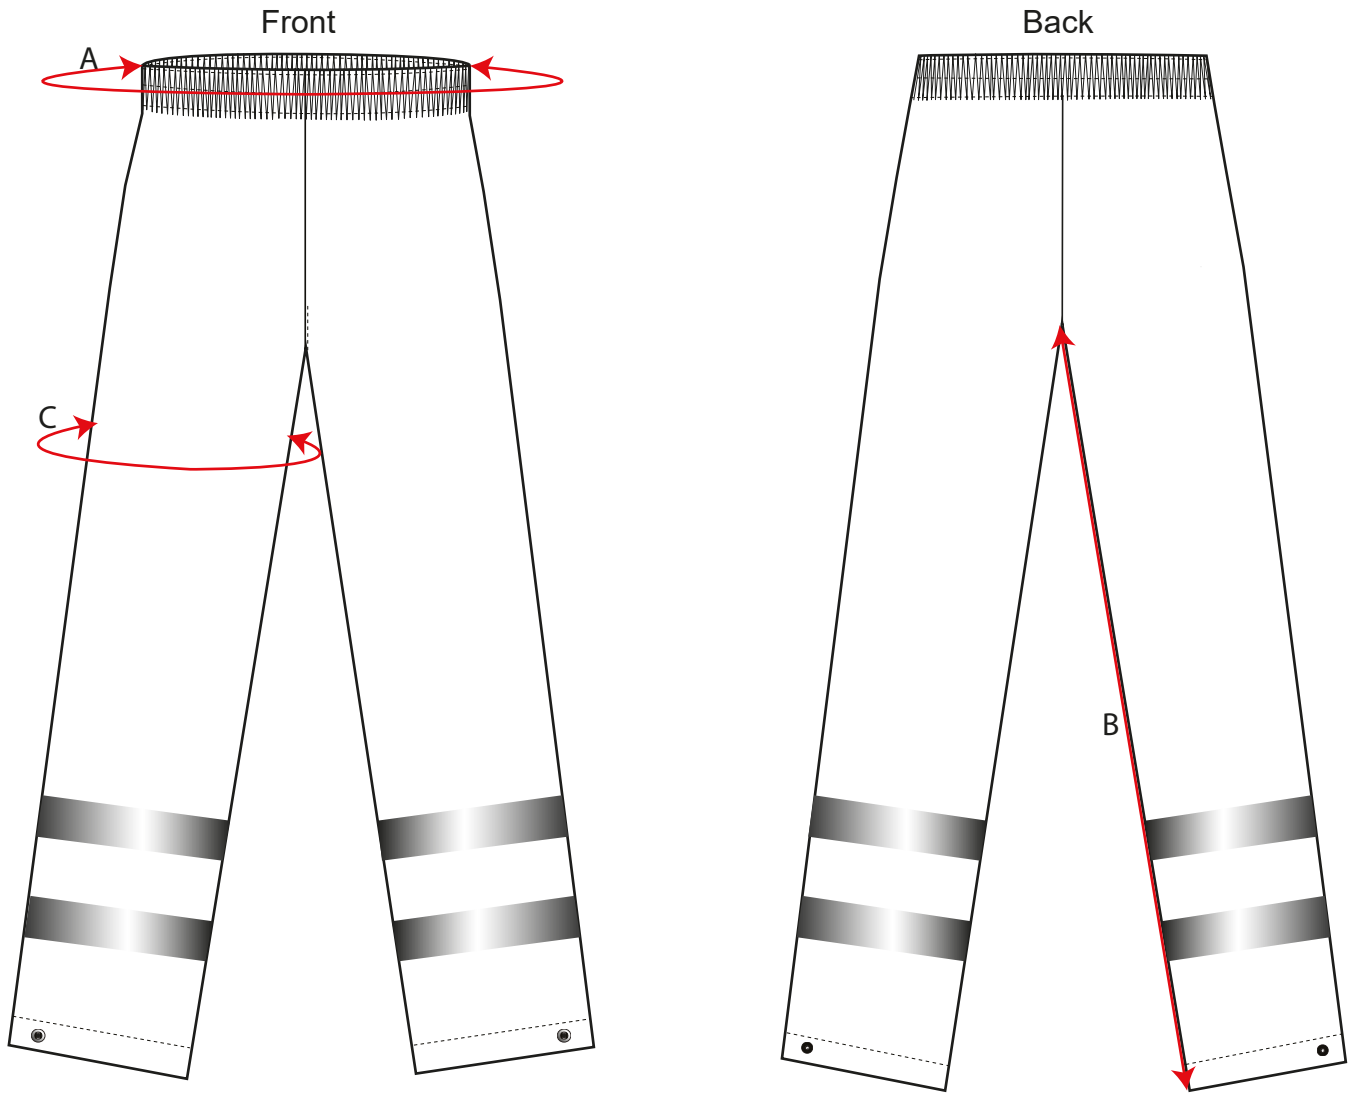

Size Sheet

STYLE FR43
NO:

DESCRIPTION: Sealtex Flame Unlined Trousers to EN ISO 20471, EN ISO 14116, EN1149-5, EN13034, EN343, ANSI 107

AREA	Measurement		Small	Medium	Large	X-Large	XX-Large	3XL	4XL	5XL
Waist Relaxed	Inches	A	25.2	28.3	31.5	34.6	37.8	40.9	44.1	47.2
	Centimetres		64	72	80	88	96	104	112	120
Inside leg (31" leg)	Inches	B	30.7	30.7	30.7	30.7	30.7	30.7	30.7	30.7
	Centimetres		78	78	78	78	78	78	78	78
Thich circ 5cms from crotch	Inches	C	27.2	28.3	29.5	30.7	31.9	33.1	34.3	35.4
	Centimetres		69	72	75	78	81	84	87	90