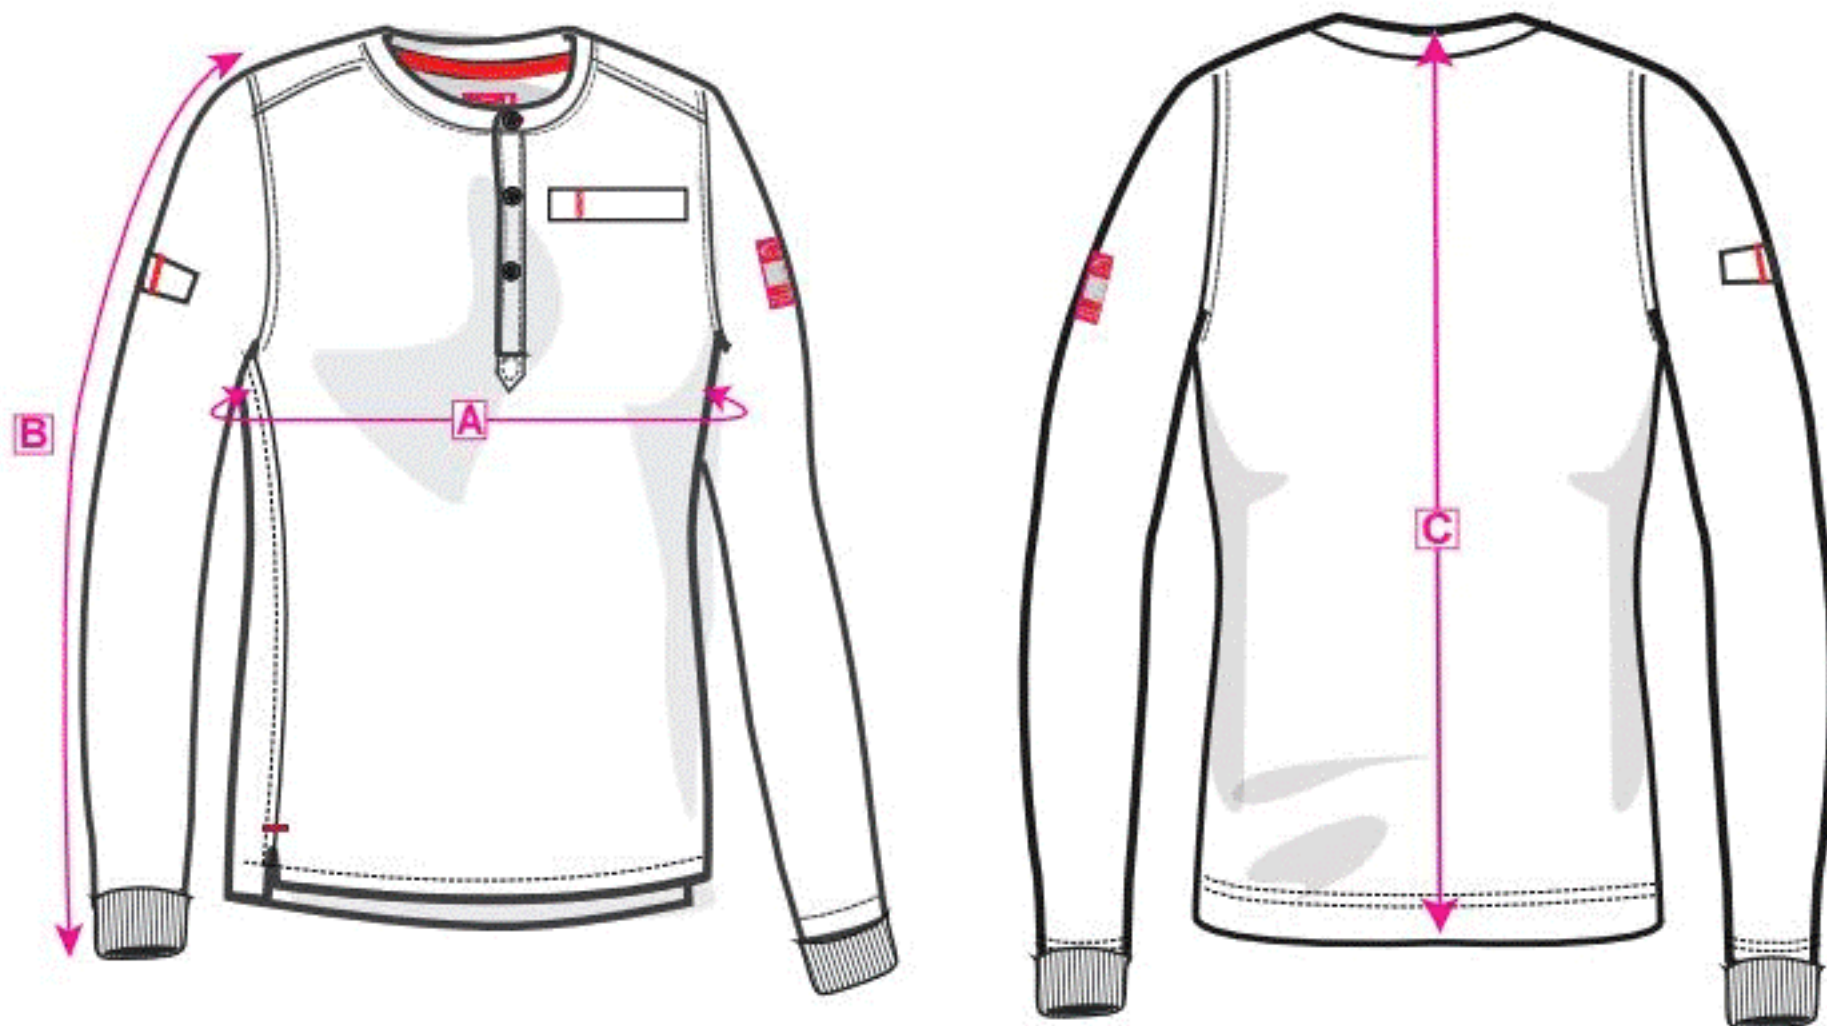

STYLE NO: FR32

DESCRIPTION: FR Antistatic Henley

AREA	Measurement		X Small	Small	Medium	Large	X-Large	XX-Large	3XL	4XL	5XL	6XL
Chest	Inches	A	34.6	37.8	40.9	44.1	48.8	52.0	55.1	58.3	63.0	67.7
	Centimetres		88	96	104	112	124	132	140	148	160	172
Sleeve Length (incl. Cuff)	Inches	B	22.8	23.2	23.6	24.0	24.4	24.8	25.2	25.6	26.0	26.4
	Centimetres		58	59	60	61	62	63	64	65	66	67
Back length (incl. Collar)	Inches	C	27.6	28.3	29.1	29.9	30.7	31.5	32.3	33.1	33.9	34.6
	Centimetres		70	72	74	76	78	80	82	84	86	88