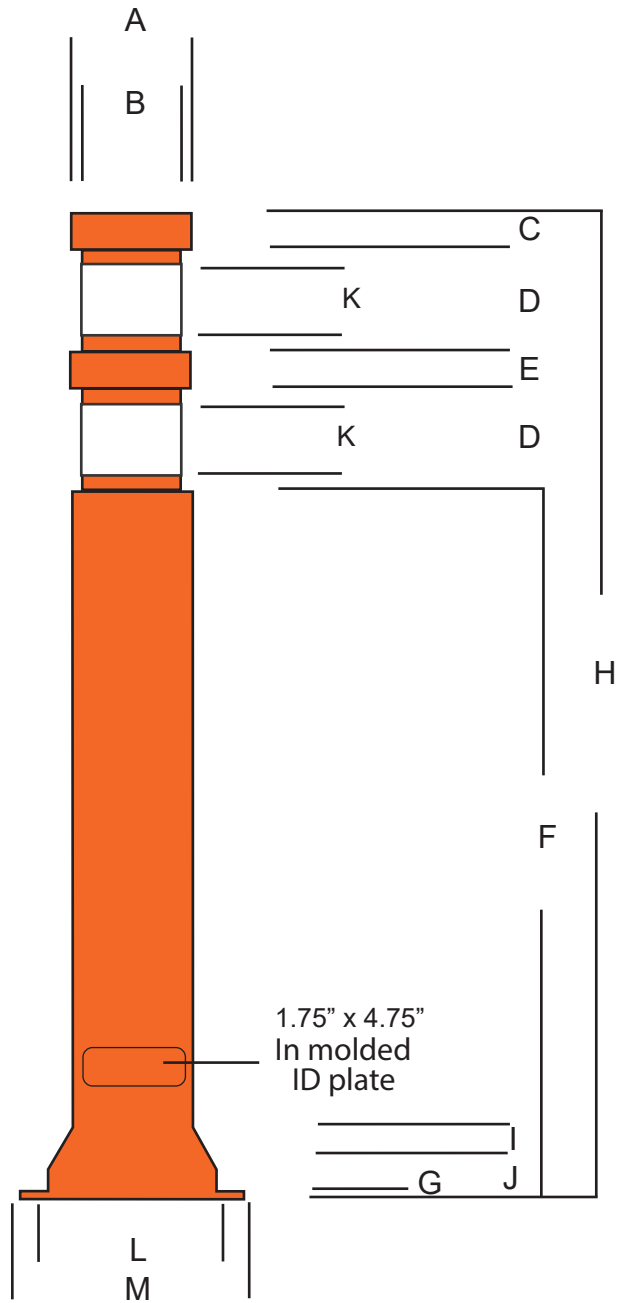

DIMENSIONS

A	4.125"
B	3.50"
C	1.25"
D	4.25"
E	1.00"
F	25.5"
G	.25"
H	41.50"
I	1.50"
J	1.50"
K	3.00"
L	4.625"
M	6.375"

Weight		
1.65 lbs		

Notes:

Post material LDPE Low Density Polyethylene flourescent orange plastic