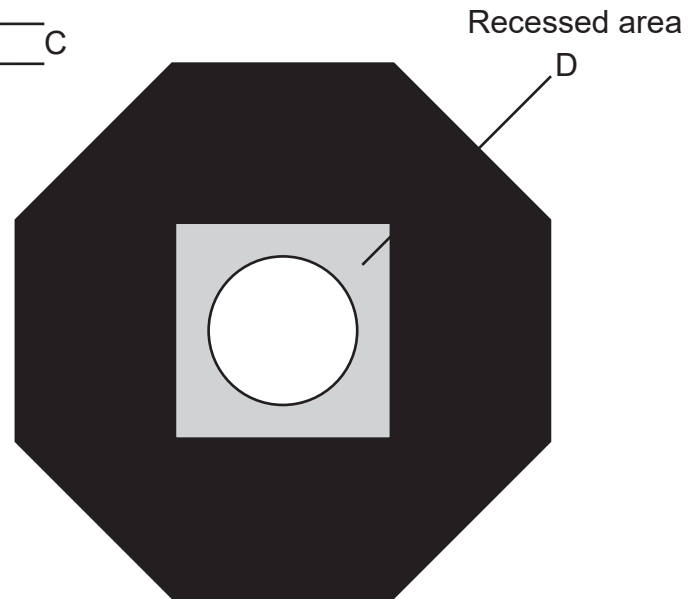

DIMENSIONS

A	17."
B	4.625 Dia"
C	.875"
D	7.50" x 7.50."
E	
F	
G	
H	
I	
J	
K	
L	
M	
N	
O	

Weight	
8.0 LBS	

Top View

Side View

Bottom View

Notes:

Manufactured from 100% Recycled rubber tires and re-vulcanized for durability