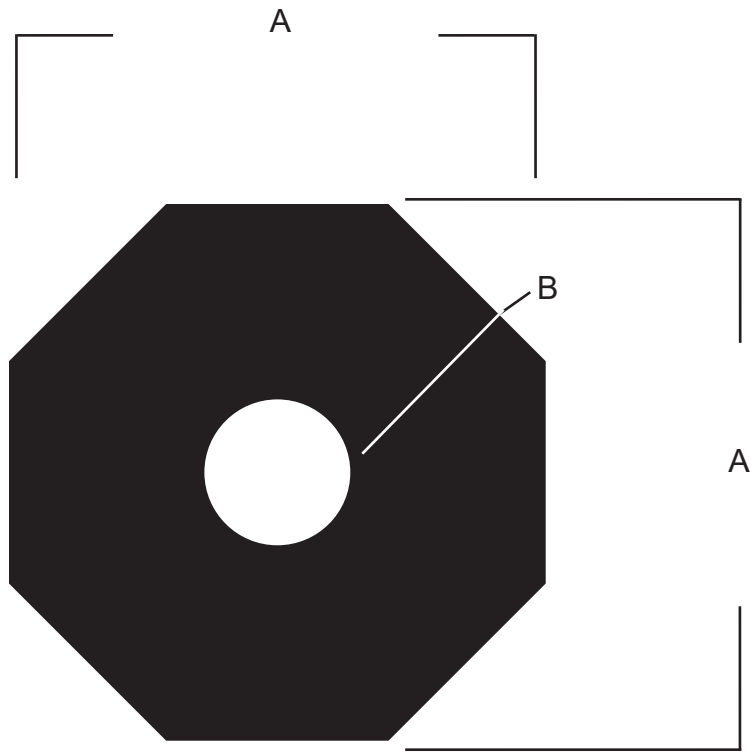

DIMENSIONS

A	17."
B	4.625 Dia"
C	.875"
D	7.50" x 7.50."
E	
F	
G	
H	
I	
J	
K	
L	
M	
N	
O	

Weight	
8.0 LBS	

Top View

Side View

Bottom View

Notes:

Manufactured from 100% Recycled rubber tires and re-vulcanized for durability