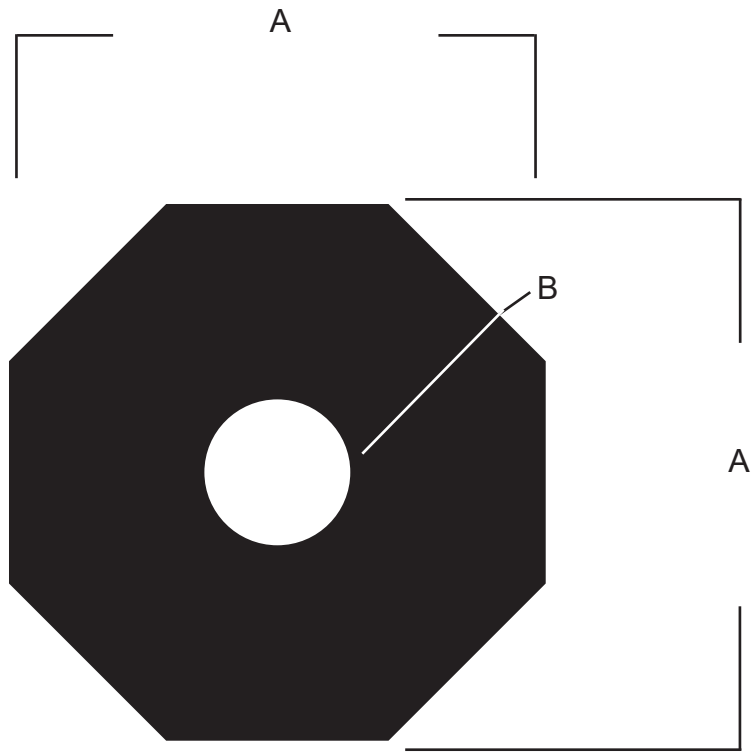

DIMENSIONS

A	17.00"
B	4.625" Dia
C	1.375"
D	9.5" Dia
E	
F	
G	
H	
I	
J	
K	
L	
M	
N	
O	

Weight	
12.0 LBS	

Notes:

Manufactured from 100% Recycled rubber tires and re-vulcanized for durability