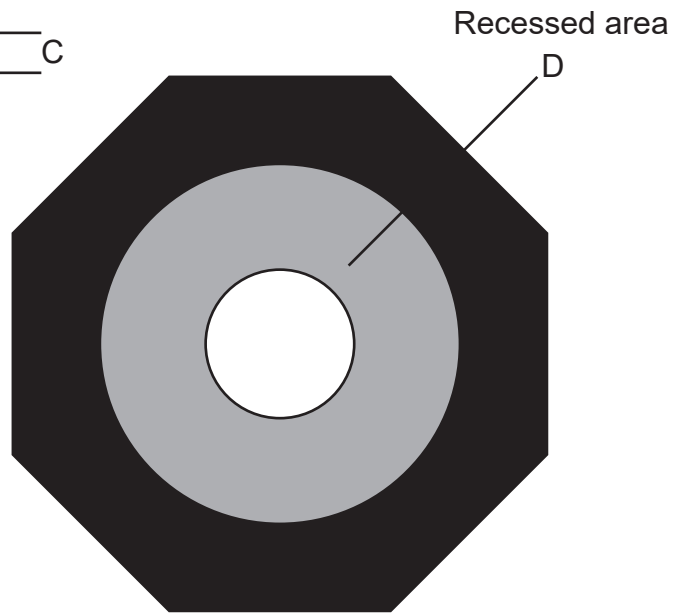

DIMENSIONS

A	17.00"
B	4.625" Dia
C	1.375"
D	9.5" Dia
E	
F	
G	
H	
I	
J	
K	
L	
M	
N	
O	

Weight	
12.0 LBS	

Notes:

Manufactured from 100% Recycled rubber tires and re-vulcanized for durability