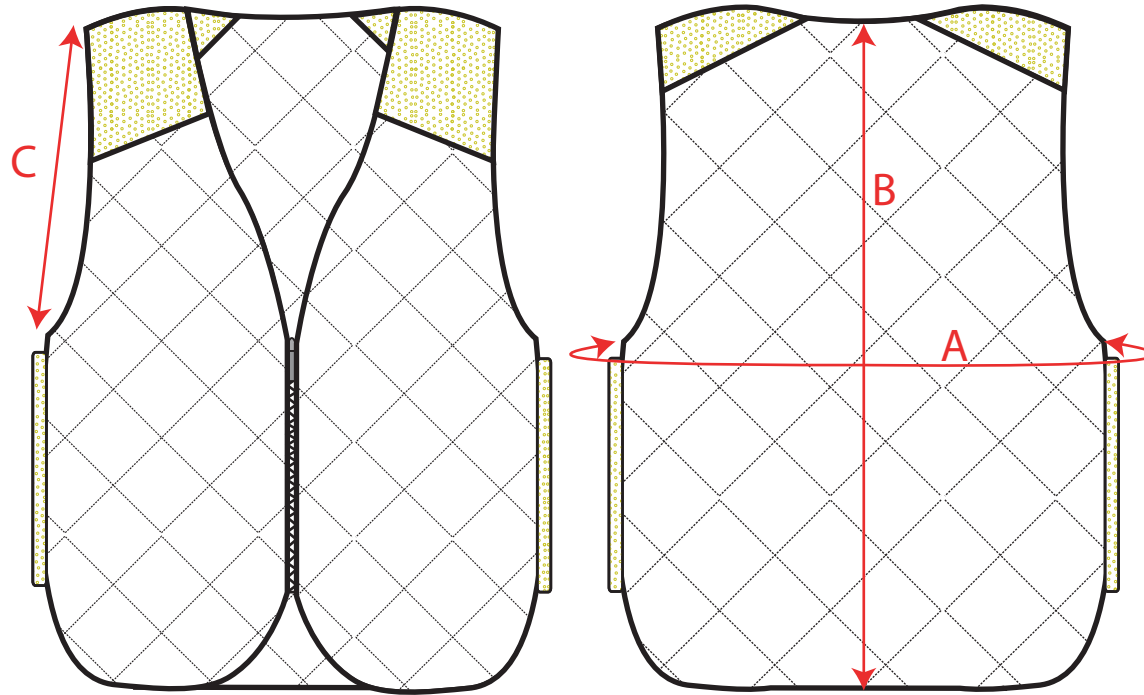

# DESIGN PRESENTATION

STYLE NO: CV09

DESCRIPTION: Cooling Evaporative Vest

FABRIC: 100% Polyester 140g  
Super Absorbent Fibres 160g

COLOUR: Yellow

AREA	Measurement		Small	Medium	Large	X-Large	XX-Large	3XL
Chest closed	Inches	A	22.8	22.8	26.0	26.0	28.3	28.3
	Centimetres		58	58	66	66	72	72
Center Back Length	Inches	B	24.8	24.8	25.2	25.2	25.6	25.6
	Centimetres		63	63	64	64	65	65
Armhole straight	Inches	C	13.0	13.0	13.4	13.4	13.8	13.8
	Centimetres		33	33	34	34	35	35