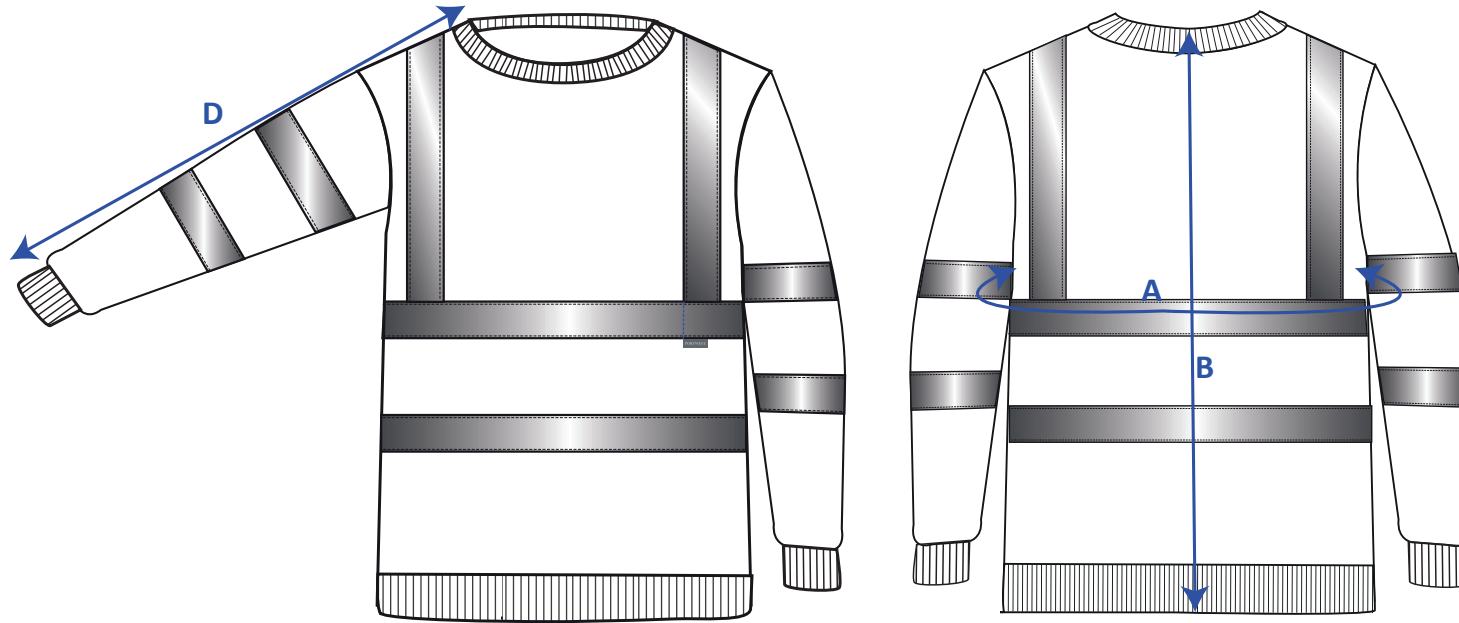

GARMENT MEASUREMENTS: B303

ISSUE DATE: 04/09/18

PAGE: 1 of 1

Measurements			XS	S	M	L	XL	XXL	3XL	4XL	5XL
Chest	Inches	A	39.0	42.5	46.1	49.6	53.1	56.7	60.2	63.8	67.3
	Centimetres		99	108	117	126	135	144	153	162	171
Back Length (incl. collar & waistband)	Inches	B	29.1	29.9	29.9	29.9	29.9	29.9	30.7	30.7	31.5
	Centimetres		74	76	76	76	76	76	78	78	80
Sleeve Length (incl. Collar & Cuff)	Inches	D	31.1	31.5	31.9	32.3	32.7	33.1	33.5	33.9	34.3
	Centimetres		79	80	81	82	83	84	85	86	87