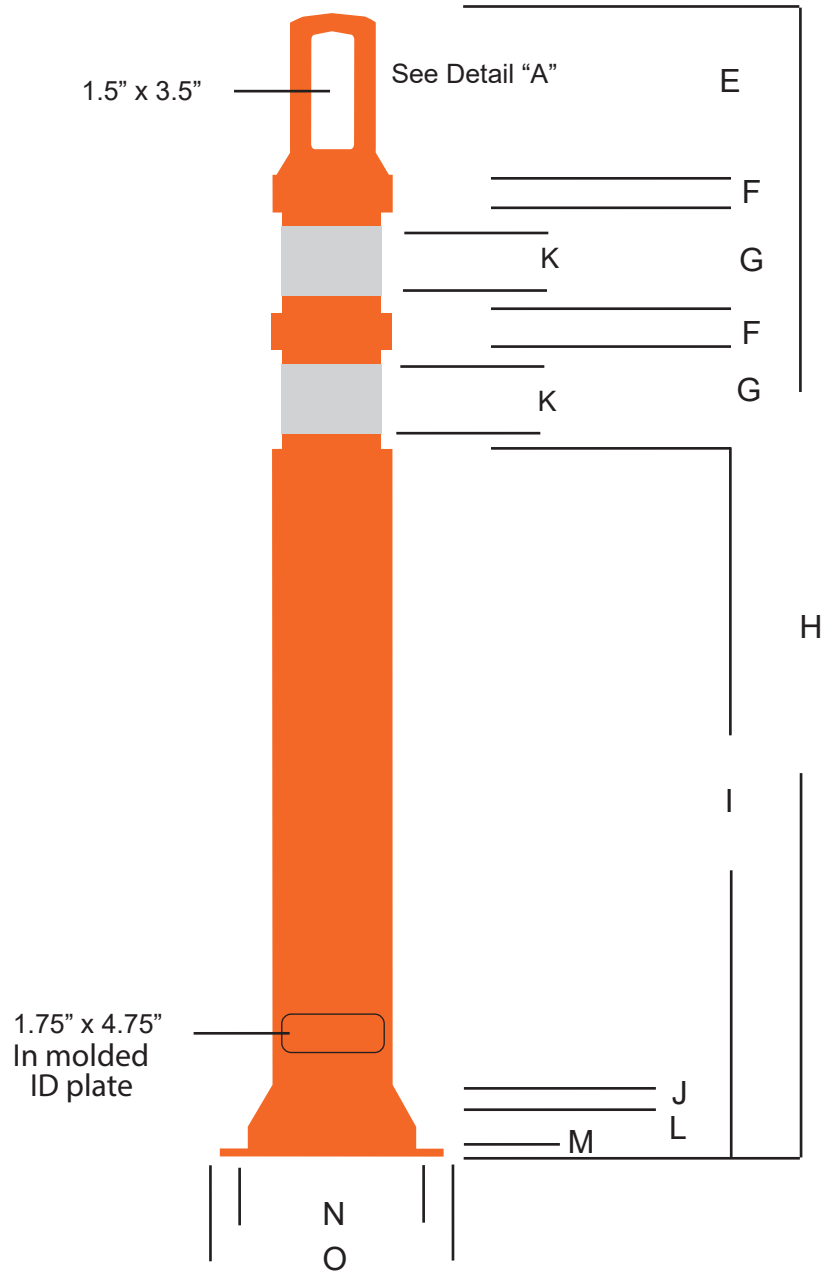

DIMENSIONS

A	4.125"
B	3.00"
C	.100"
D	.N/A"
E	4.75"
F	1.25"
G	4.25"
H	46.00"
I	30.50"
J	1.50"
K	3.00"
L	1.50"
M	.25"
N	4.625"
O	6.375"

Weight		
1.85 lbs		

See Detail "A"

Notes:

Post material LDPE Low Density Polyethylene flourescent orange plastic

Orange