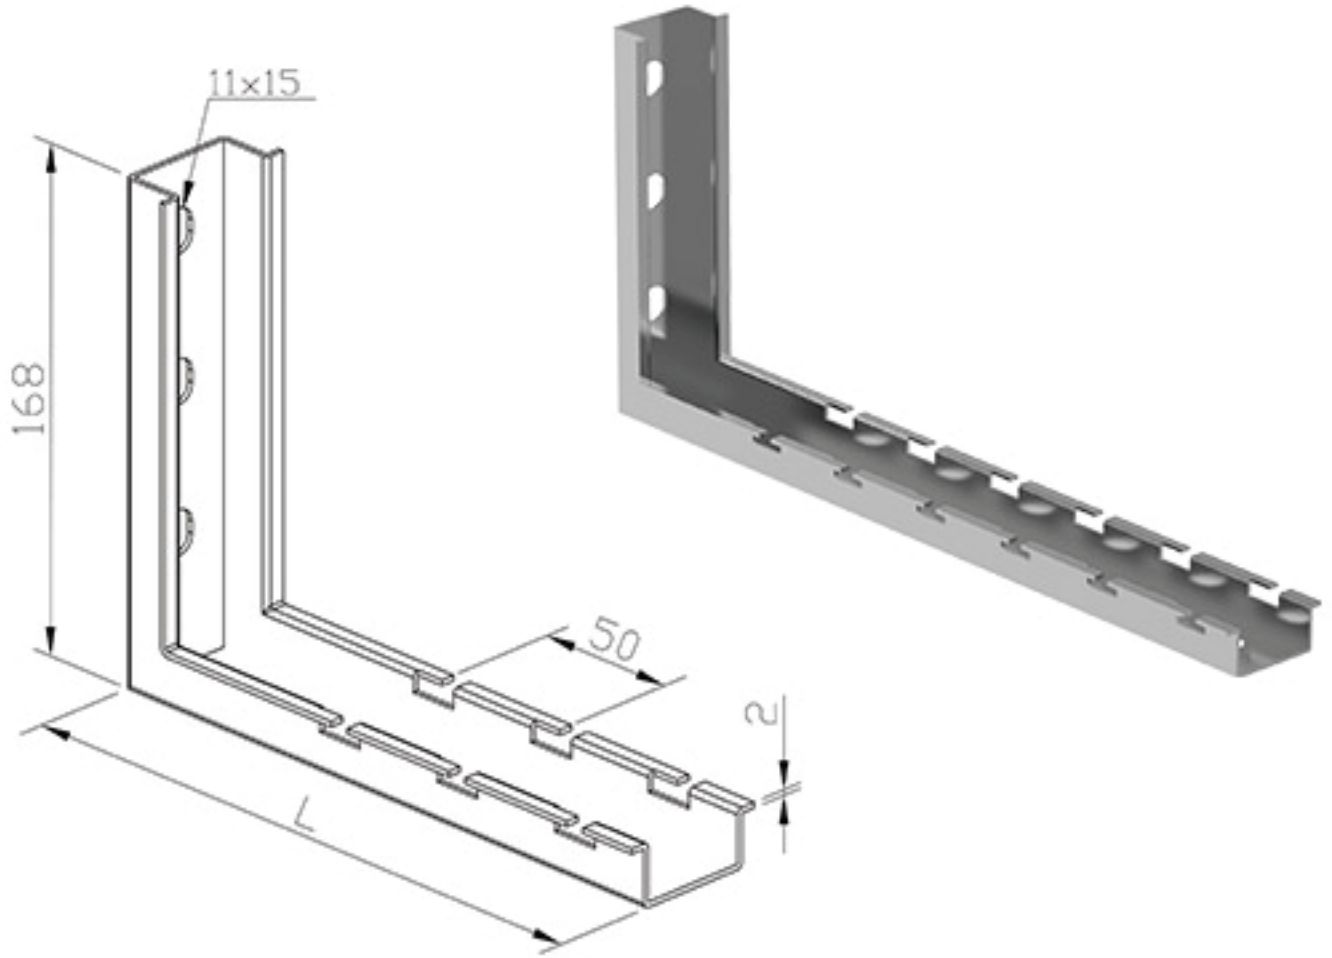

Kable Kontrol Cable Tray System

L Bracket Wall Supports

Part Number	Height	Length	Thickness	Weight/PCS
NL8504050	6.69" (168mm)	6.1" (166mm)	0.079" (2.0mm)	0.93lbs (0.42 Kg)
NL8506050	6.69" (168mm)	8.1" (216mm)	0.079" (2.0mm)	1.04lbs (0.47 Kg)
NL8508050	6.69" (168mm)	10.1" (266mm)	0.079" (2.0mm)	1.17lbs (0.53 Kg)
NL8512050	6.69" (168mm)	14.1" (366mm)	0.079" (2.0mm)	1.34lbs (0.62 Kg)