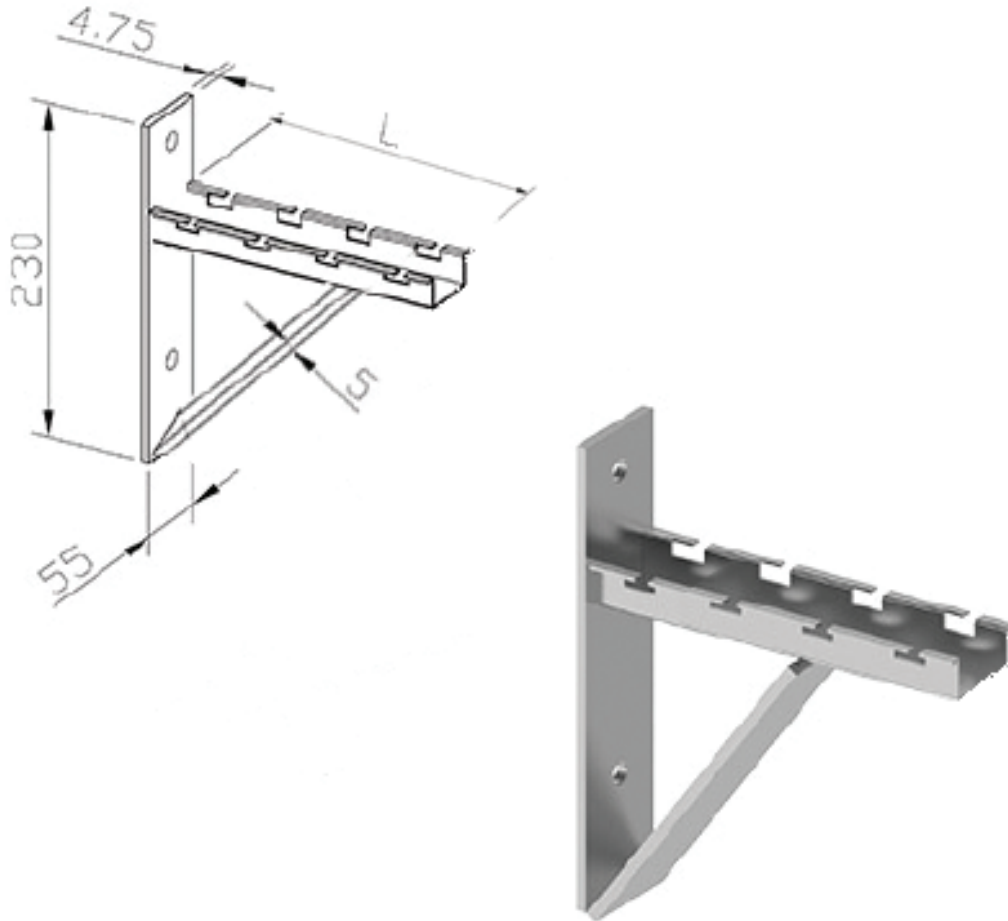

Kable Kontrol Cable Tray System Cantilever Wall Bracket

Part Number	Height	Length	Thickness	Weight/PCS
NL8585270	9.06" (230mm)	7.87" (200mm)	0.2" (5.0mm)	2.23lbs (1.01 Kg)